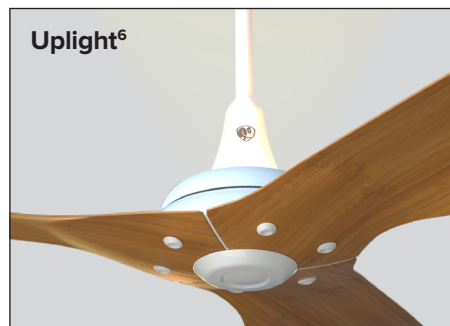

Compatible with universal mount only